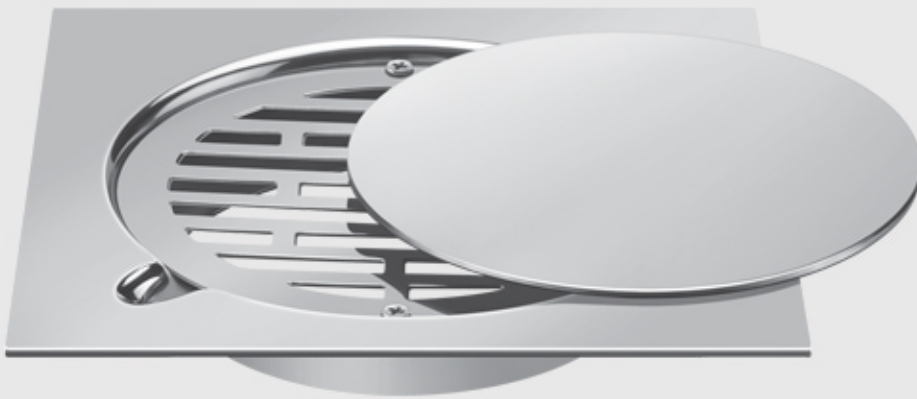

CADEO

3PC

Overall Size : 150 x 150 mm (5.90 x 5.90 inch)

Thickness : Grating 1mm / Frame 2mm / Top Cover 2mm

Finishes

Glossy

Satin