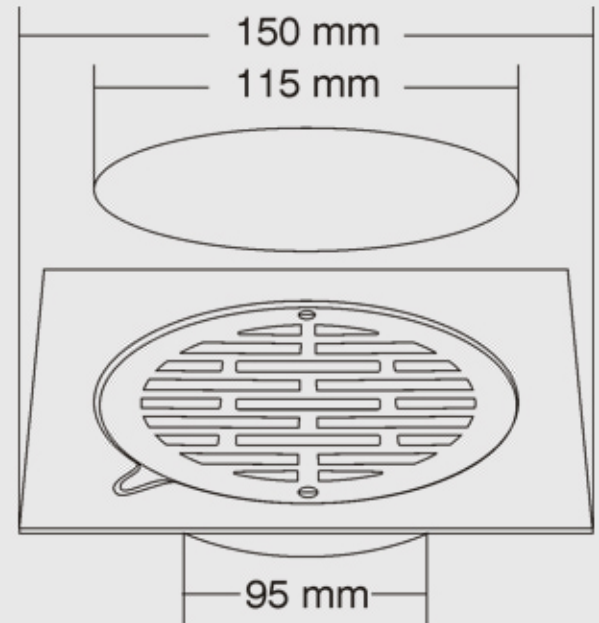

CADEO

3PC

Overall Size : 150 x 150 mm (5.90 x 5.90 inch)

Thickness : Grating 1mm / Frame 2mm / Top Cover 2mm

Finishes

Glossy

Satin