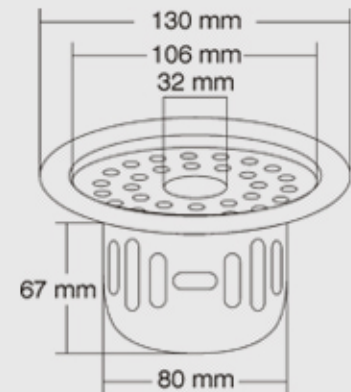

JADE BIG

Overall Size : Ø155 mm (6 inch)

JADE SMALL

Overall Size : Ø130 mm (5 inch)

Finishes

Glossy

Satin