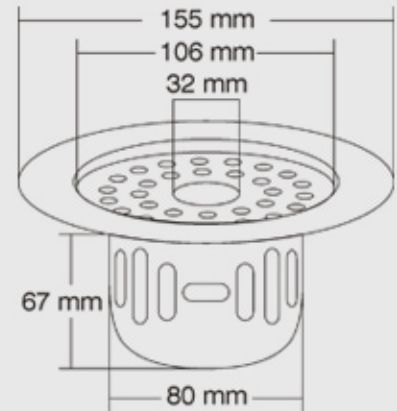

JADE BIG

Overall Size : Ø155 mm (6 inch)

JADE SMALL

Overall Size : Ø130 mm (5 inch)

Finishes

Glossy

Satin