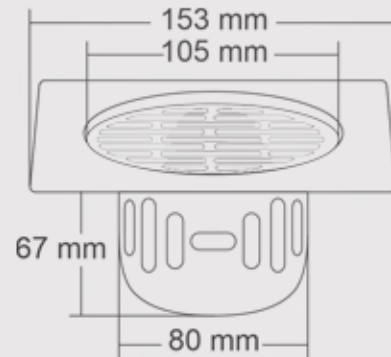

AKINA BIG

Overall Size : 153 x 153 mm (6 x 6 Inch)

AKINA SMALL

Overall Size : 127 x 127 mm (5 x 5 Inch)