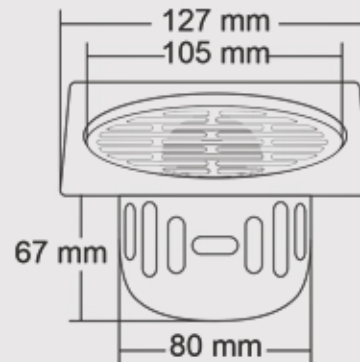

AKINA BIG

Overall Size : 153 x 153 mm (6 x 6 Inch)

AKINA SMALL

Overall Size : 127 x 127 mm (5 x 5 Inch)