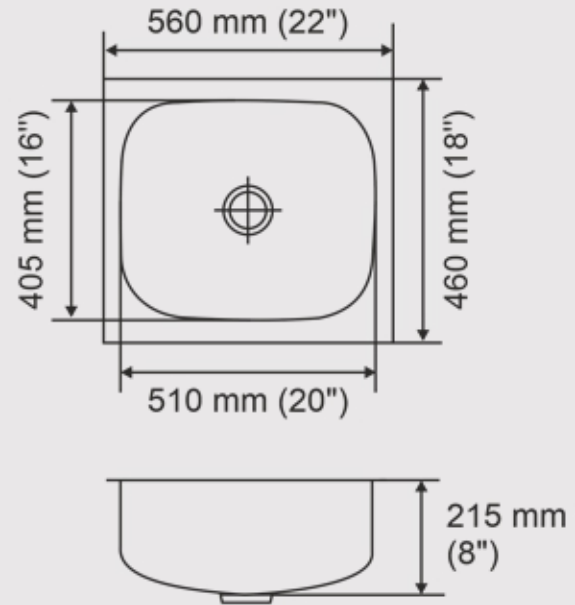

AUSTON SPECIAL BIG

Overall Size : 530x460 mm (22x18 inch)

Bowl Size : 510x405x215 mm (20x16x8 inch)

AUSTON SPECIAL SMALL

Overall Size : 460x410 mm (18x16 inch)

Bowl Size : 410x355x175 mm (16x14x7 inch)

Auston sinks have flat borders for correct sandwiching between the platform top and granite slabs.