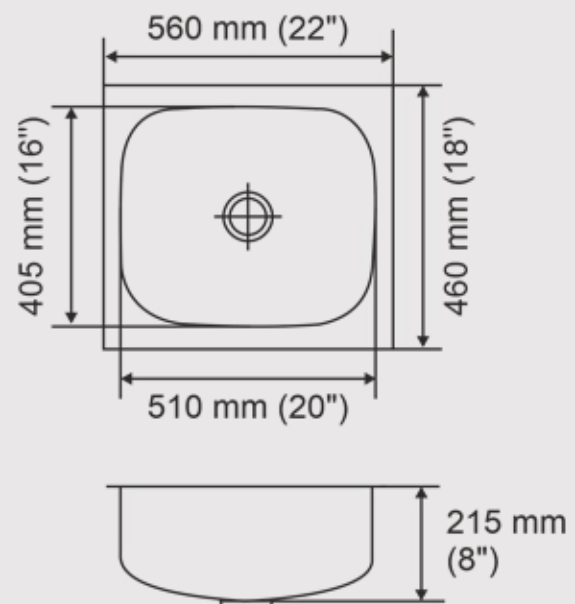

AUSTON SPECIAL BIG

Overall Size : 530x460 mm (22x18 inch)

Bowl Size : 510x405x215 mm (20x16x8 inch)

AUSTON SPECIAL SMALL

Overall Size : 460x410 mm (18x16 inch)

Bowl Size : 410x355x175 mm (16x14x7 inch)

Auston sinks have flat borders for correct sandwiching between the platform top and granite slabs.