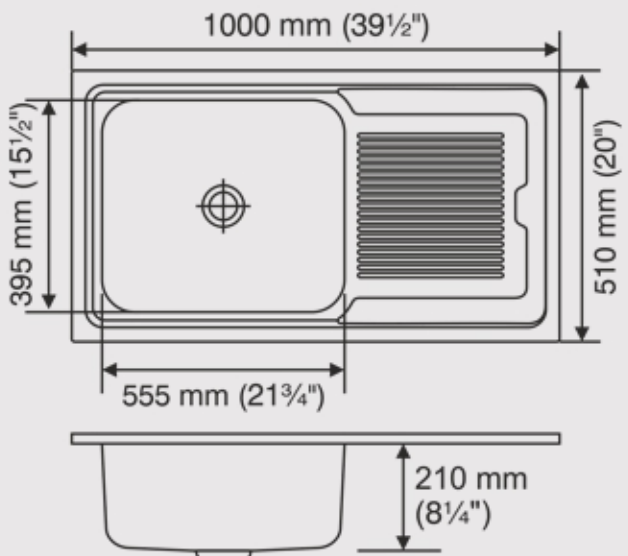

AVERY MEDIUM

Overall Size : 865x510 mm (34x20 inch)

Bowl Size : 508x406x200 mm (20x16x8 inch)

AVERY BIG

Overall Size : 915x510 mm (36x20 inch)

Bowl Size : 463x415x215 mm (18 1/4"x16 1/4"x8 1/2 inch)

AVERY LARGE

Overall Size : 1000x510 mm (39 1/2"x20 inch)

Bowl Size : 555x395x215 mm (21 3/4"x15 1/2"x8 1/2 inch)