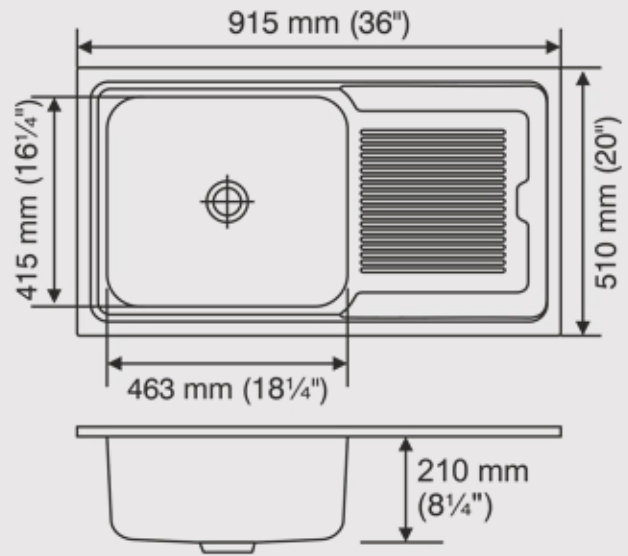

AVERY MEDIUM

Overall Size : 865x510 mm (34x20 inch)

Bowl Size : 508x406x200 mm (20x16x8 inch)

AVERY BIG

Overall Size : 915x510 mm (36x20 inch)

Bowl Size : 463x415x215 mm (18 1/4"x16 1/4"x8 1/2 inch)

AVERY LARGE

Overall Size : 1000x510 mm (39 1/2"x20 inch)

Bowl Size : 555x395x215 mm (21 3/4"x15 1/2"x8 1/2 inch)