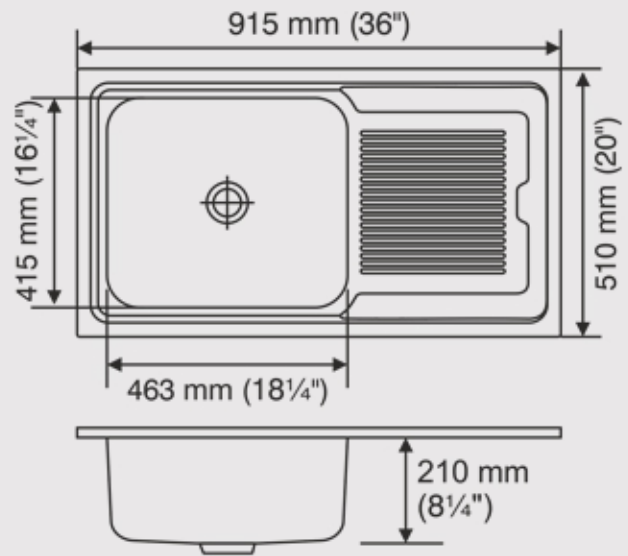

AVERY MEDIUM

Overall Size : 865x510 mm (34x20 inch)

Bowl Size : 508x406x200 mm (20x16x8 inch)

AVERY BIG

Overall Size : 915x510 mm (36x20 inch)

Bowl Size : 463x415x215 mm (18 1/4"x16 1/4"x8 1/2 inch)

AVERY LARGE

Overall Size : 1000x510 mm (39 1/2"x20 inch)

Bowl Size : 555x395x215 mm (21 3/4"x15 1/2"x8 1/2 inch)