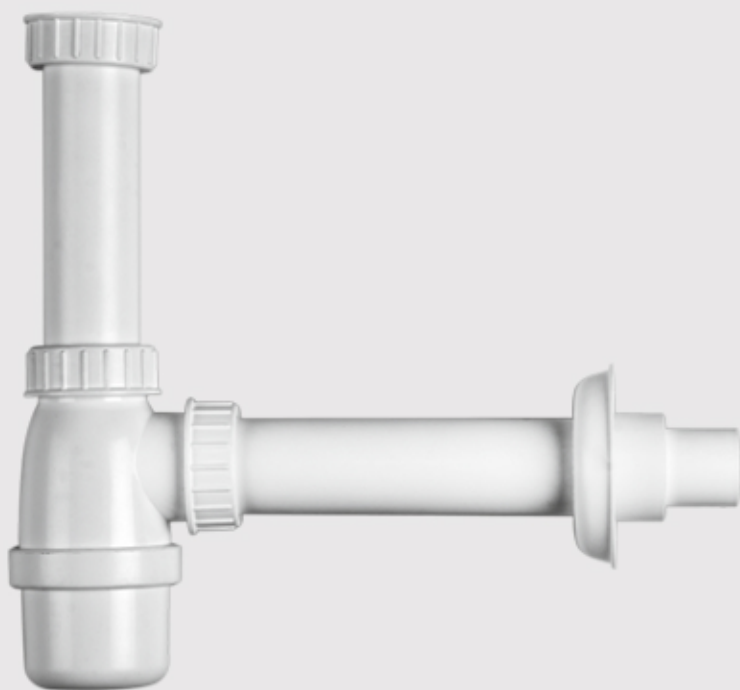

BASIN BOTTLE TRAP

Material : Polypropylene