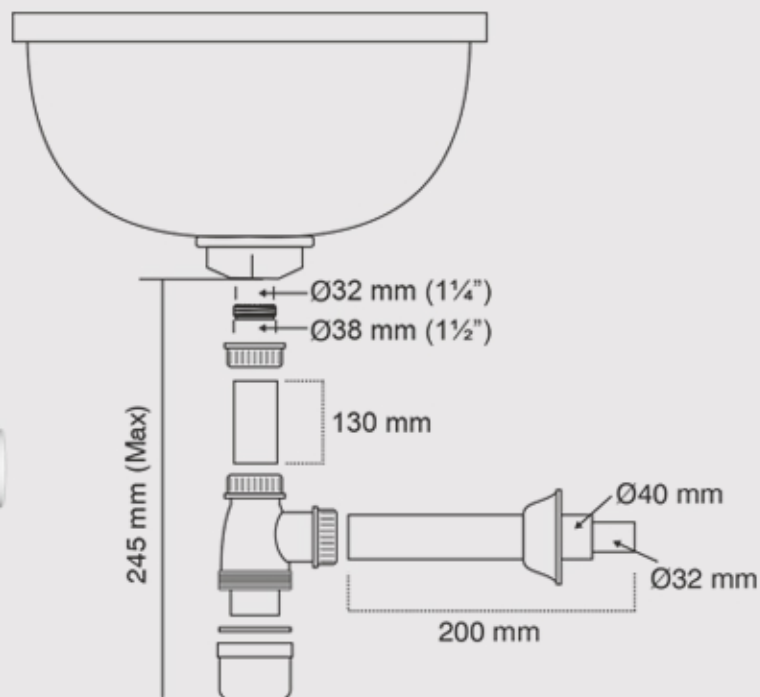

BASIN BOTTLE TRAP

Material : Polypropylene