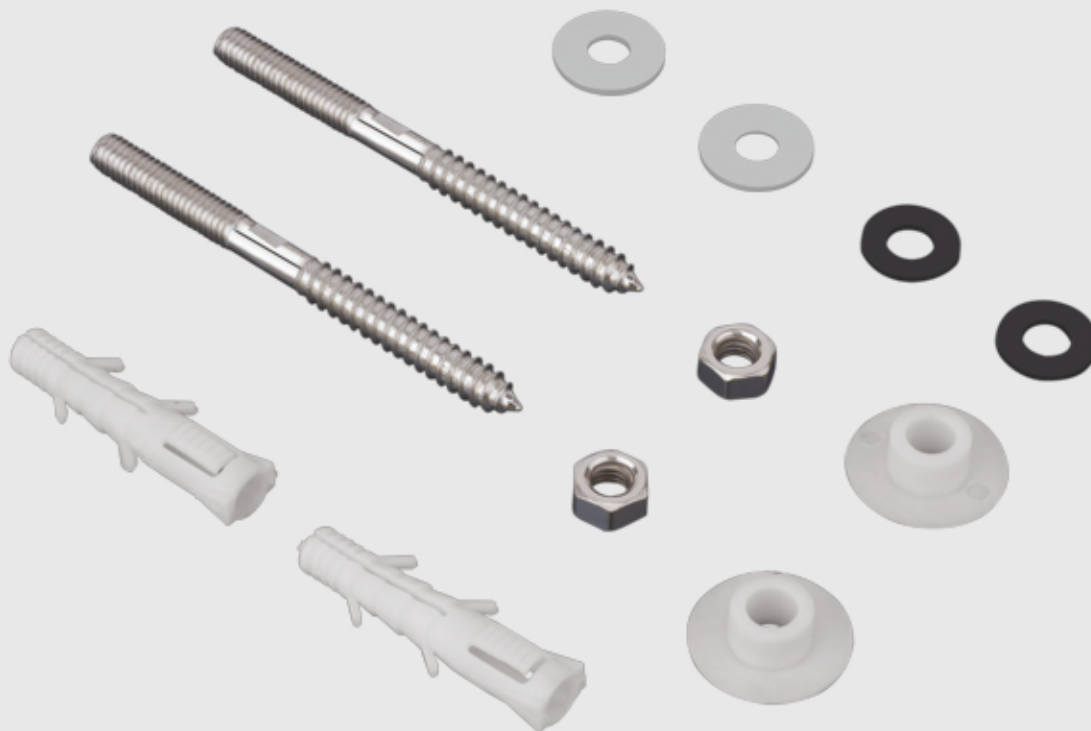

BOLT KIT

Bidet bolt with nut & wash | **Rack Bolt 10 x 120 mm** | Bear upto 300 Kg