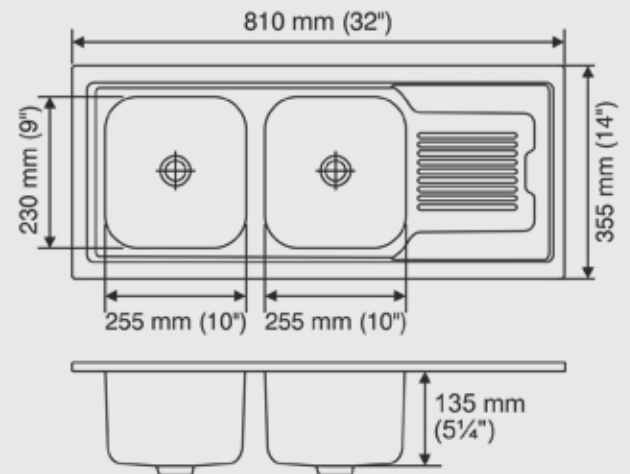

  
CALISTO

Overall Size : 810x355 mm (32x14 inch)

Bowl Size : 255x230x135 mm (10x9x5<sup>1/4</sup> inch)