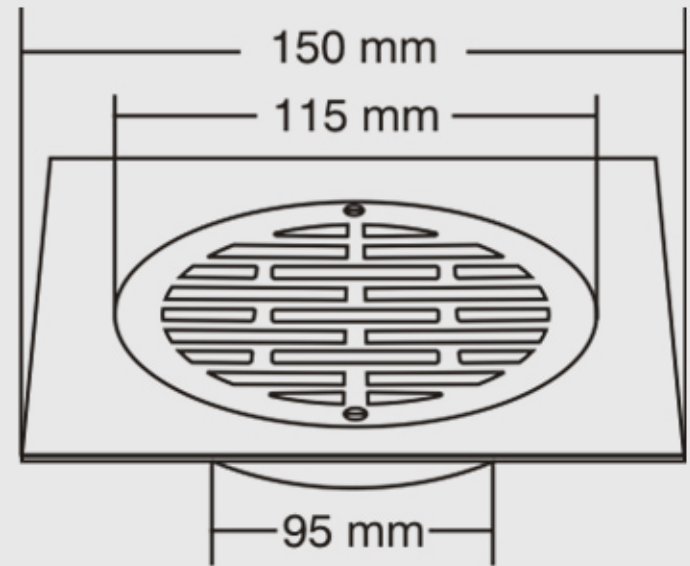

CARSON

2PC

Overall Size : 150 x 150 mm (5.90 x 5.90 inch)

Thickness : Grating 1mm / Frame 2mm

Finishes

Glossy

Satin