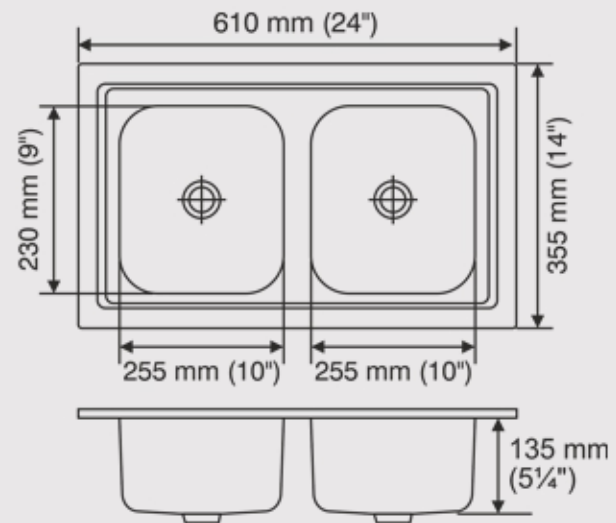

CASTOR

Overall Size : 610x355 mm (24x14 inch)

Bowl Size : 255x230x135 mm (10x9x5^{1/4} inch)