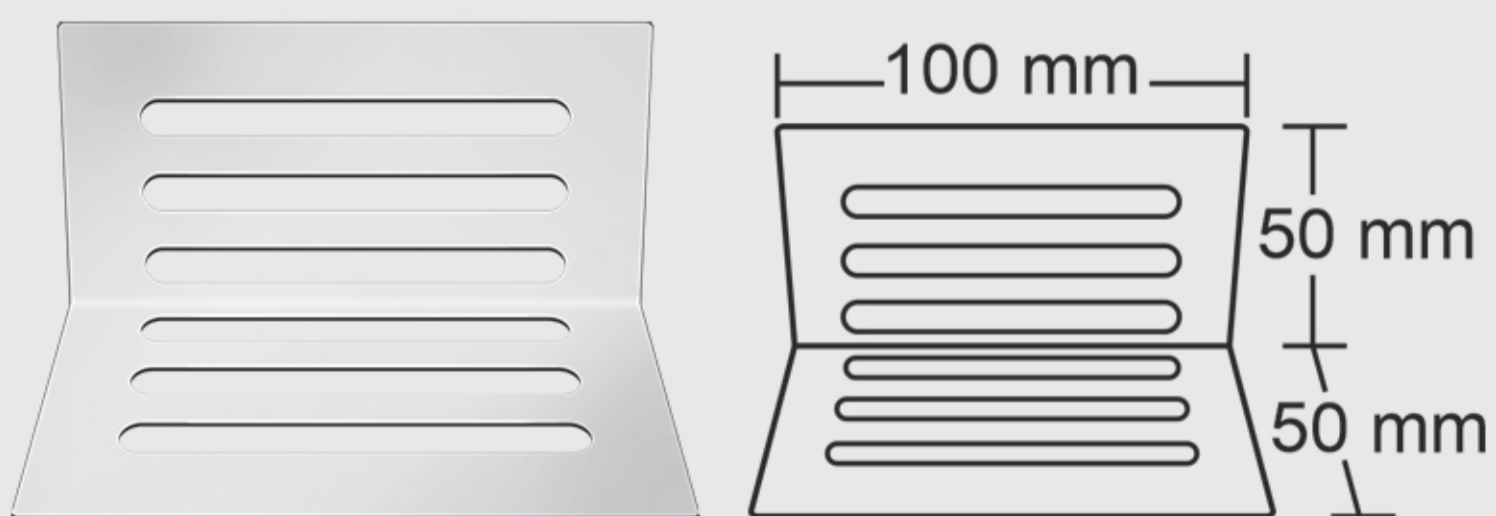

CAVOX LARGE

Overall Size : 200 x 100 x 100 mm (7.87 x 3.93 x 3.93 inch)

CAVOX BIG

Overall Size : 150 x 75 x 75 mm (5.90 x 2.95 x 2.95 inch)

CAVOX SMALL

Overall Size : 127 x 63.5 x 63.5 mm (5 x 2.5 x 2.5 inch)

CAVOX MINI

Overall Size : 100 x 50 x 50 mm (3.93 x 1.96 x 1.96 inch)

CAVOX - L Shaped Floor Drain

This corner floor drain features unique L shaped design that is suitable for wall corner & right angle structure.

Wide Application: This L shaped corner floor drain is widely used in bathroom, kitchen, balcony, etc.

Product installation illustration