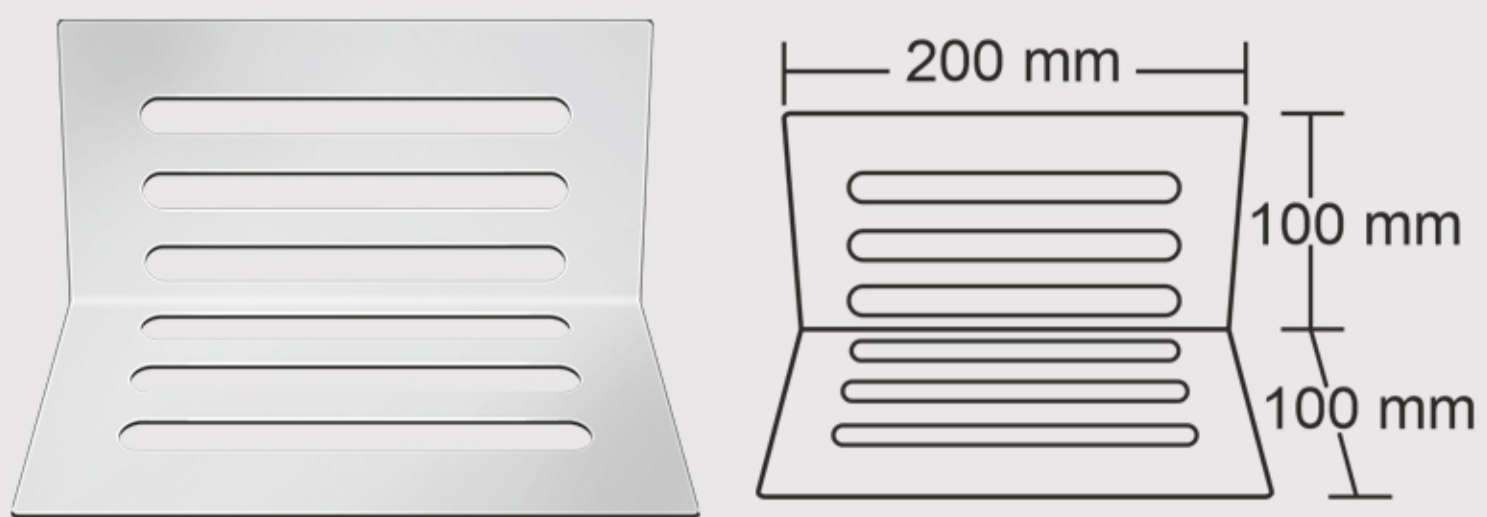

CAVOX LARGE

Overall Size : 200 x 100 x 100 mm (7.87 x 3.93 x 3.93 inch)

CAVOX BIG

Overall Size : 150 x 75 x 75 mm (5.90 x 2.95 x 2.95 inch)

CAVOX SMALL

Overall Size : 127 x 63.5 x 63.5 mm (5 x 2.5 x 2.5 inch)

CAVOX MINI

Overall Size : 100 x 50 x 50 mm (3.93 x 1.96 x 1.96 inch)

CAVOX - L Shaped Floor Drain

This corner floor drain features unique L shaped design that is suitable for wall corner & right angle structure.

Wide Application: This L shaped corner floor drain is widely used in bathroom, kitchen, balcony, etc.

Product installation illustration