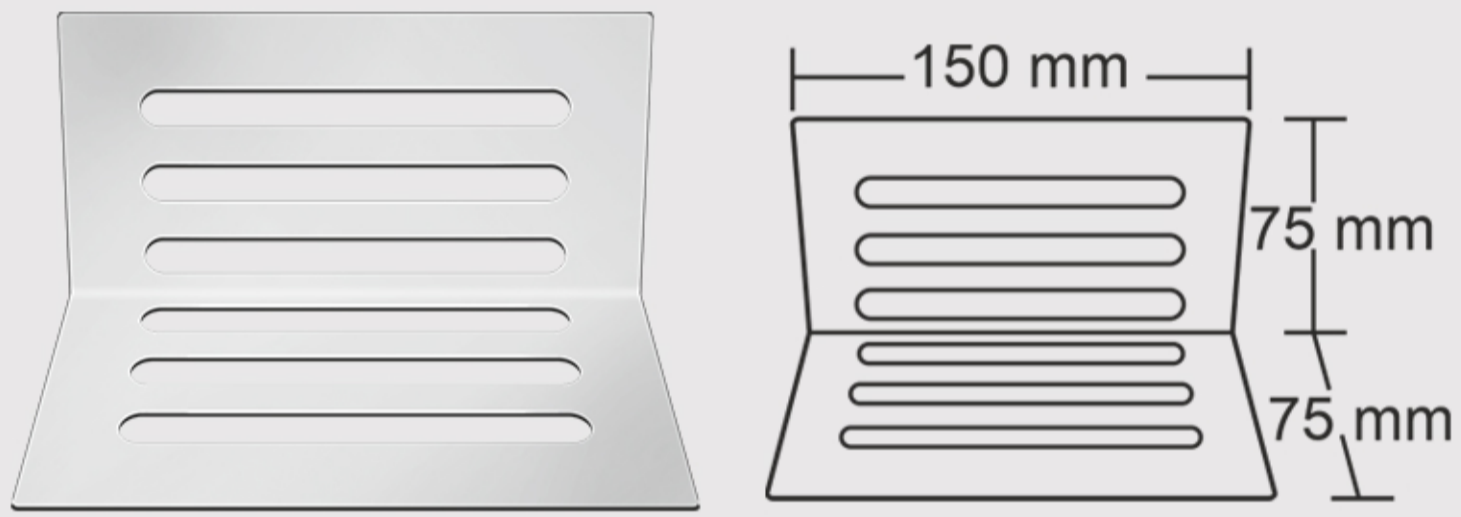

CAVOX LARGE

Overall Size : 200 x 100 x 100 mm (7.87 x 3.93 x 3.93 inch)

CAVOX BIG

Overall Size : 150 x 75 x 75 mm (5.90 x 2.95 x 2.95 inch)

CAVOX SMALL

Overall Size : 127 x 63.5 x 63.5 mm (5 x 2.5 x 2.5 inch)

CAVOX MINI

Overall Size : 100 x 50 x 50 mm (3.93 x 1.96 x 1.96 inch)

CAVOX - L Shaped Floor Drain

This corner floor drain features unique L shaped design that is suitable for wall corner & right angle structure.

Wide Application: This L shaped corner floor drain is widely used in bathroom, kitchen, balcony, etc.

Product installation illustration