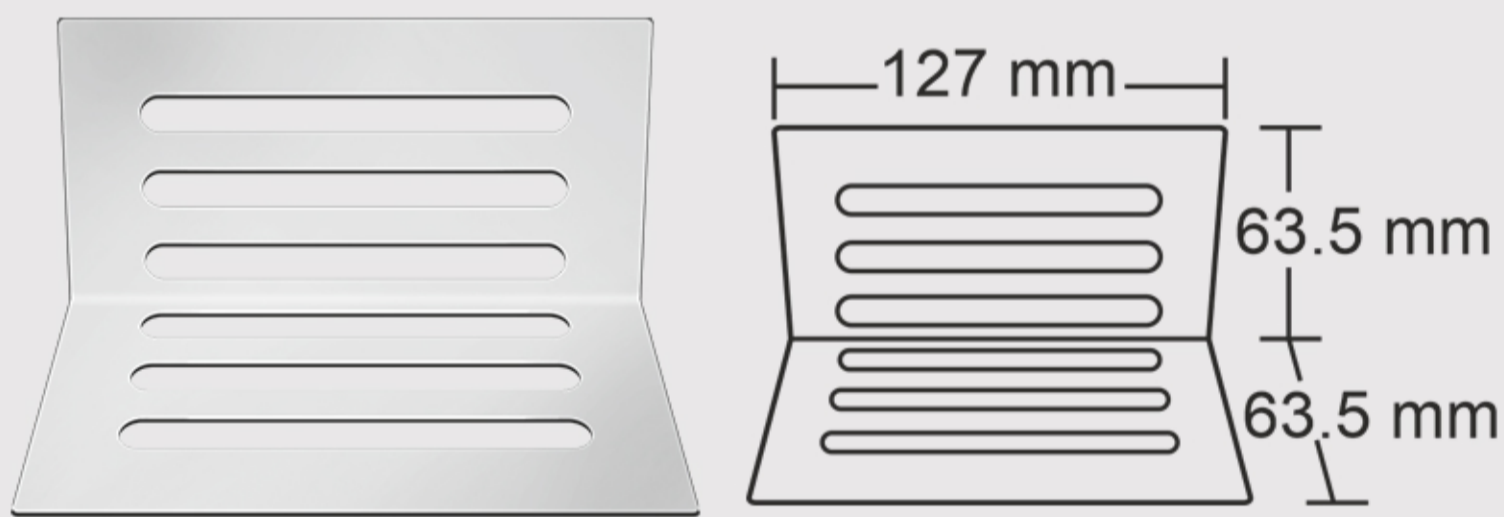

CAVOX LARGE

Overall Size : 200 x 100 x 100 mm (7.87 x 3.93 x 3.93 inch)

CAVOX BIG

Overall Size : 150 x 75 x 75 mm (5.90 x 2.95 x 2.95 inch)

CAVOX SMALL

Overall Size : 127 x 63.5 x 63.5 mm (5 x 2.5 x 2.5 inch)

CAVOX MINI

Overall Size : 100 x 50 x 50 mm (3.93 x 1.96 x 1.96 inch)

CAVOX - L Shaped Floor Drain

This corner floor drain features unique L shaped design that is suitable for wall corner & right angle structure.

Wide Application: This L shaped corner floor drain is widely used in bathroom, kitchen, balcony, etc.

Product installation illustration