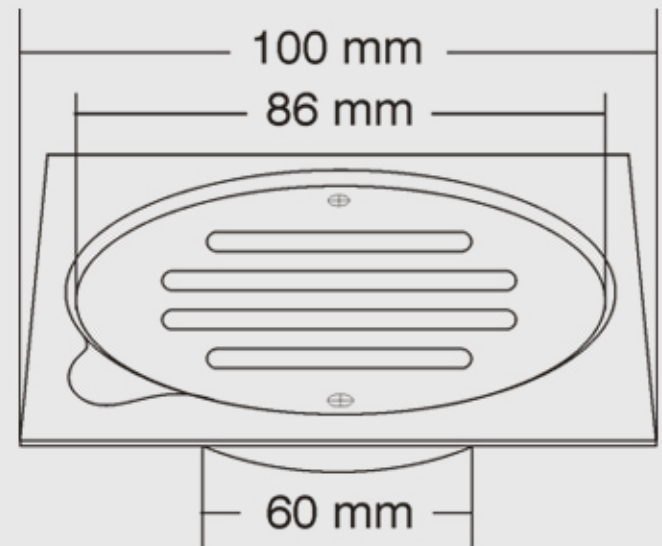

CYAN

2PC

Overall Size : 100 x 100 mm (3.93 x 3.93 inch)

Thickness : Grating 1mm / Frame 2mm