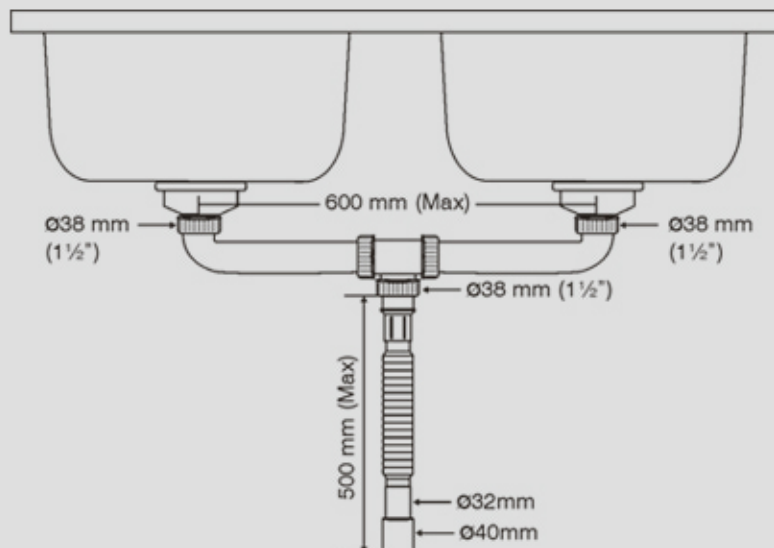

### PLUMBING CONNECTOR

For 2 Bowl

For 1.5 Bowl