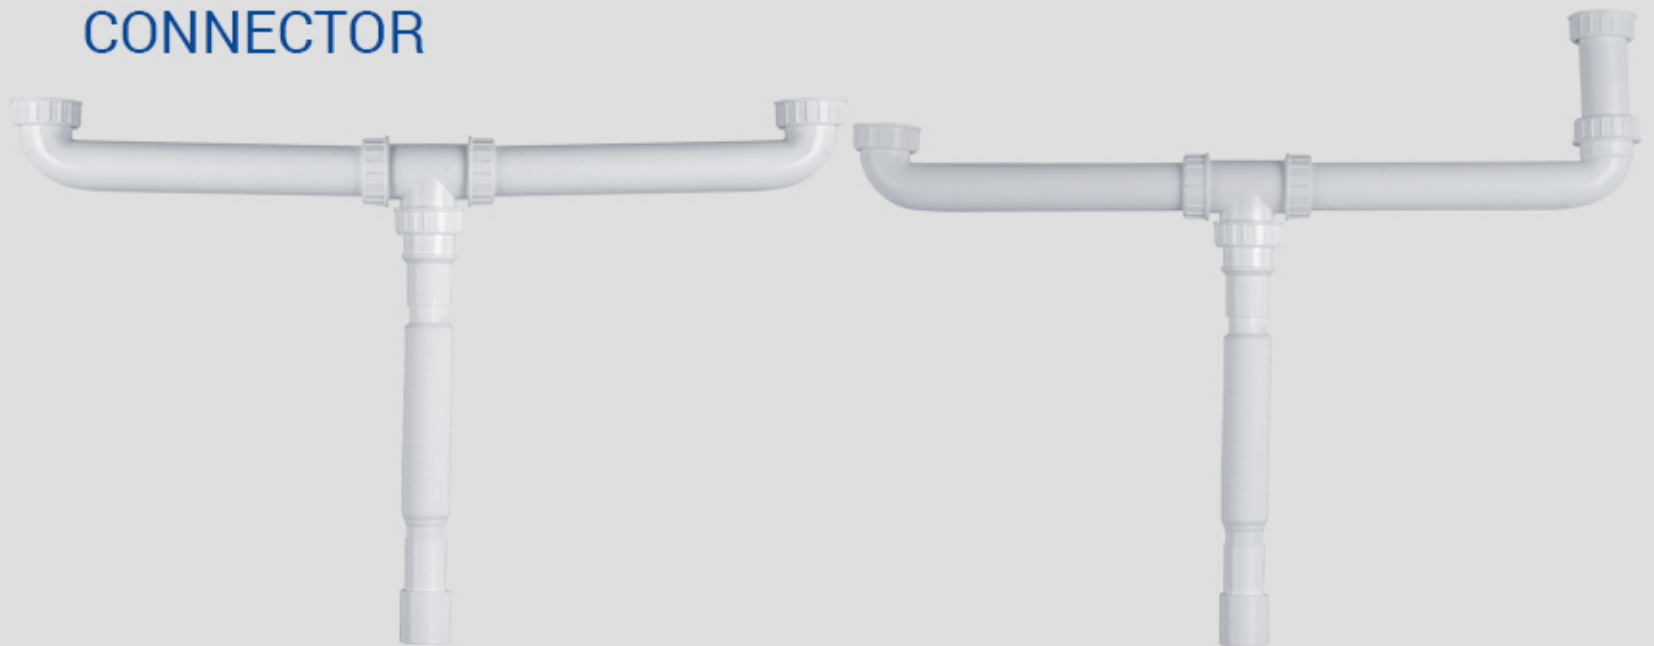

### PLUMBING CONNECTOR

For 2 Bowl

For 1.5 Bowl