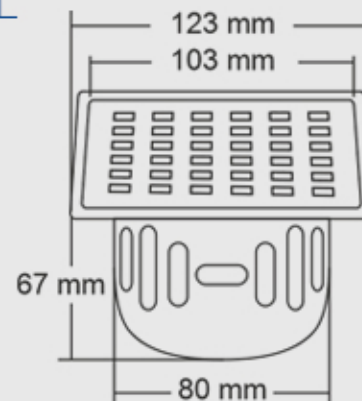

DIMA BIG

Overall Size : 148x148 mm (5.82x5.82 inch)

DIMA SMALL

Overall Size : 123x123 mm (4.84x4.84 inch)

Thickness : Grating 1.5mm / Frame 1.2mm