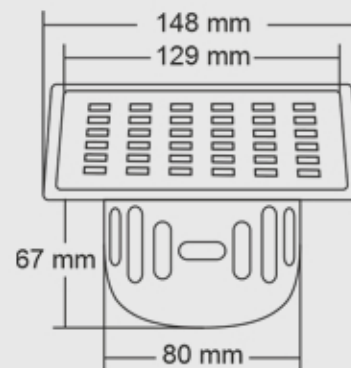

DIMA BIG

Overall Size : 148x148 mm (5.82x5.82 inch)

DIMA SMALL

Overall Size : 123x123 mm (4.84x4.84 inch)

Thickness : Grating 1.5mm / Frame 1.2mm