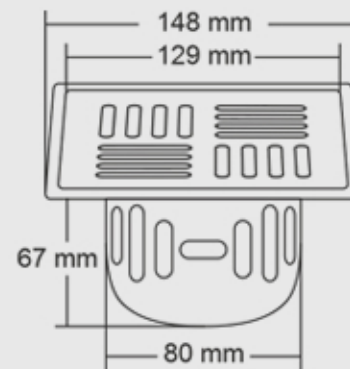

DORON BIG

Overall Size : 148x148 mm (5.82x5.82 inch)

DORON SMALL

Overall Size : 123x123 mm (4.84x4.84 inch)

Thickness : Grating 1.5mm / Frame 1.2mm