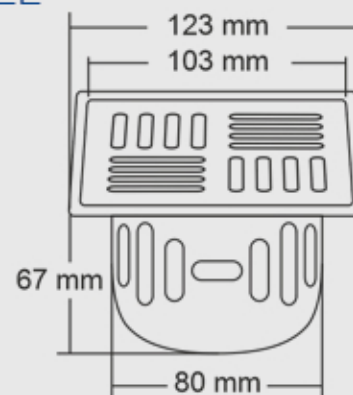

DORON BIG

Overall Size : 148x148 mm (5.82x5.82 inch)

DORON SMALL

Overall Size : 123x123 mm (4.84x4.84 inch)

Thickness : Grating 1.5mm / Frame 1.2mm