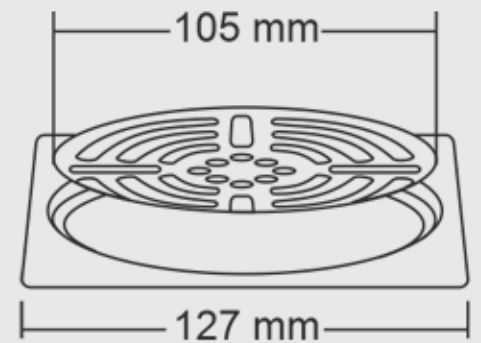

EDINA BIG

Overall Size : 153x153 mm (6x6 inch)

EDINA SMALL

Overall Size : 127x127 mm (5x5 inch)

Finishes

Glossy

Satin