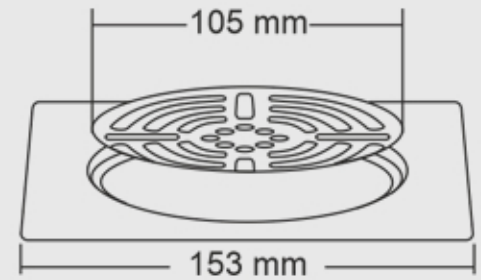

EDINA BIG

Overall Size : 153x153 mm (6x6 inch)

EDINA SMALL

Overall Size : 127x127 mm (5x5 inch)

Finishes

Glossy

Satin