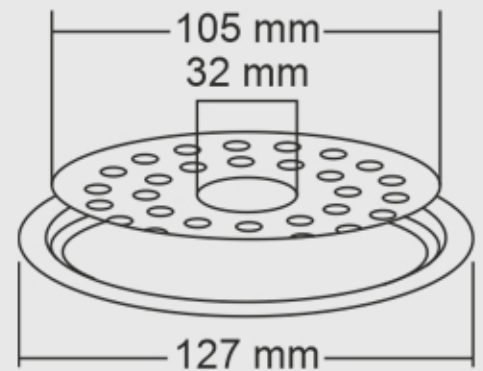

## ELDORA BIG

Overall Size :  $\phi$ 153 mm (6 Inch)

## ELDORA SMALL

Overall Size :  $\phi$ 127 mm (5 Inch)