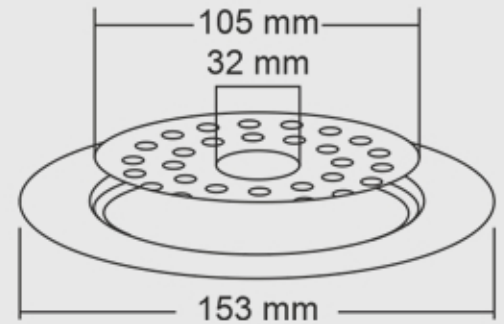

## ELDORA BIG

Overall Size :  $\phi$ 153 mm (6 Inch)

## ELDORA SMALL

Overall Size :  $\phi$ 127 mm (5 Inch)