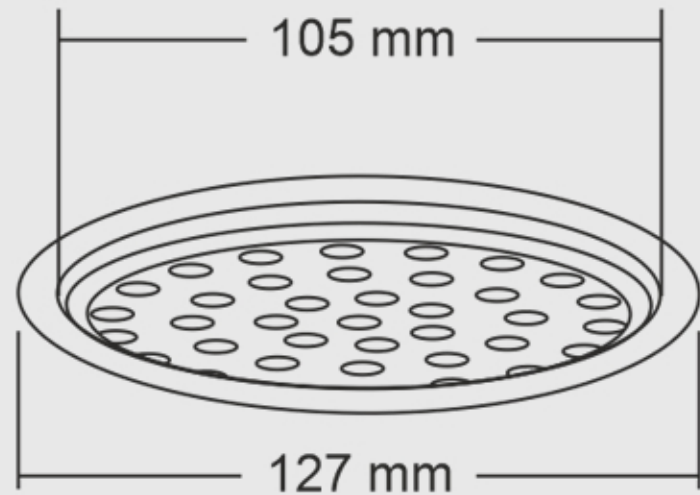

ELIGO

Overall Size : 1Ø127 mm (5 Inch)

Finishes

Glossy

Satin