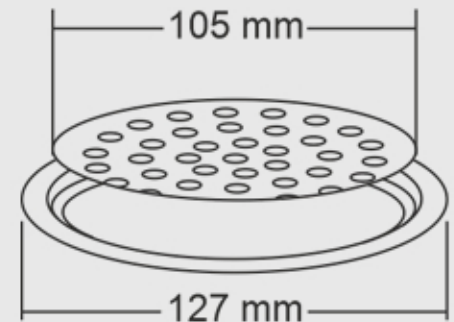

ELITA BIG

Overall Size : ϕ 153 mm (6 Inch)

ELITA SMALL

Overall Size : ϕ 127 mm (5 Inch)

Finishes

Glossy

Satin