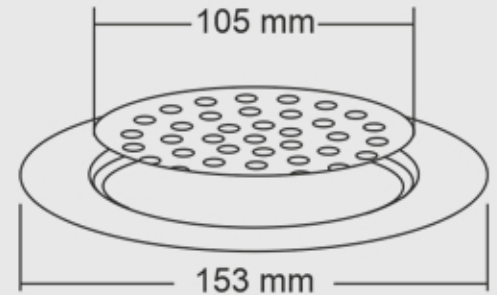

ELITA BIG

Overall Size : ϕ 153 mm (6 Inch)

ELITA SMALL

Overall Size : ϕ 127 mm (5 Inch)

Finishes

Glossy

Satin