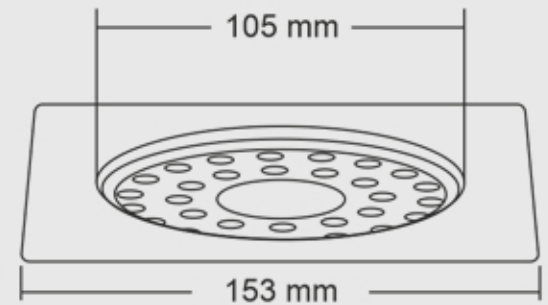

ELNO BIG

Overall Size : 153x153 mm (6x6 Inch)

ELNO SMALL

Overall Size : 127x127 mm (5x5 Inch)

Finishes

Glossy

Satin