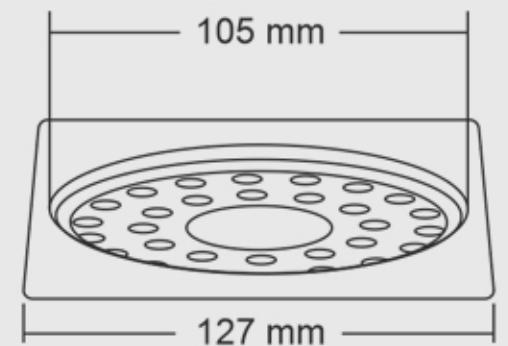

ELNO BIG

Overall Size : 153x153 mm (6x6 Inch)

ELNO SMALL

Overall Size : 127x127 mm (5x5 Inch)

Finishes

Glossy

Satin