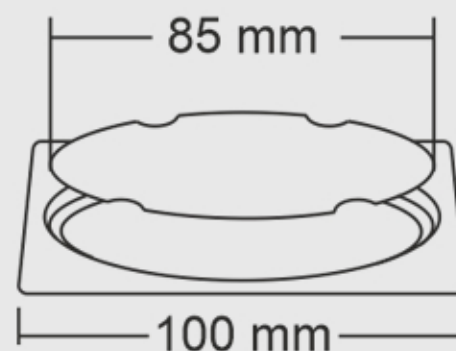

ERIN BIG

Overall Size : 153x153 mm (6x6inch)

ERIN SMALL

Overall Size : 127x127 mm (5x5 inch)

ERIN MINI

Overall Size : 100x100 mm (3.93x3.93 inch)

Finishes

Glossy