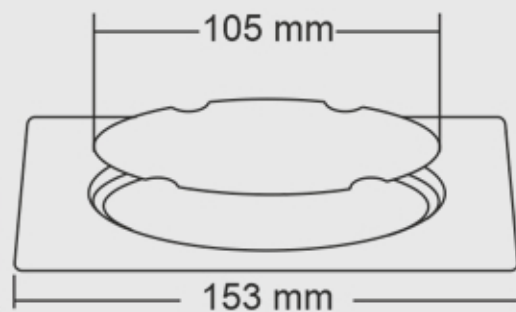

ERIN BIG

Overall Size : 153x153 mm (6x6inch)

ERIN SMALL

Overall Size : 127x127 mm (5x5 inch)

ERIN MINI

Overall Size : 100x100 mm (3.93x3.93 inch)

Finishes

Glossy