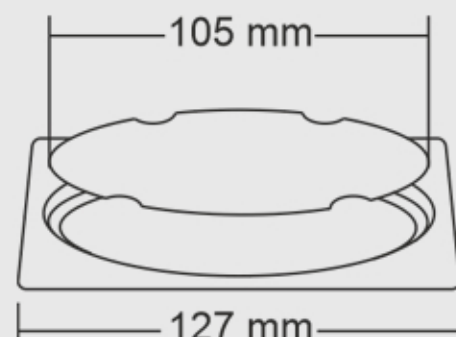

ERIN BIG

Overall Size : 153x153 mm (6x6inch)

ERIN SMALL

Overall Size : 127x127 mm (5x5 inch)

ERIN MINI

Overall Size : 100x100 mm (3.93x3.93 inch)

Finishes

Glossy