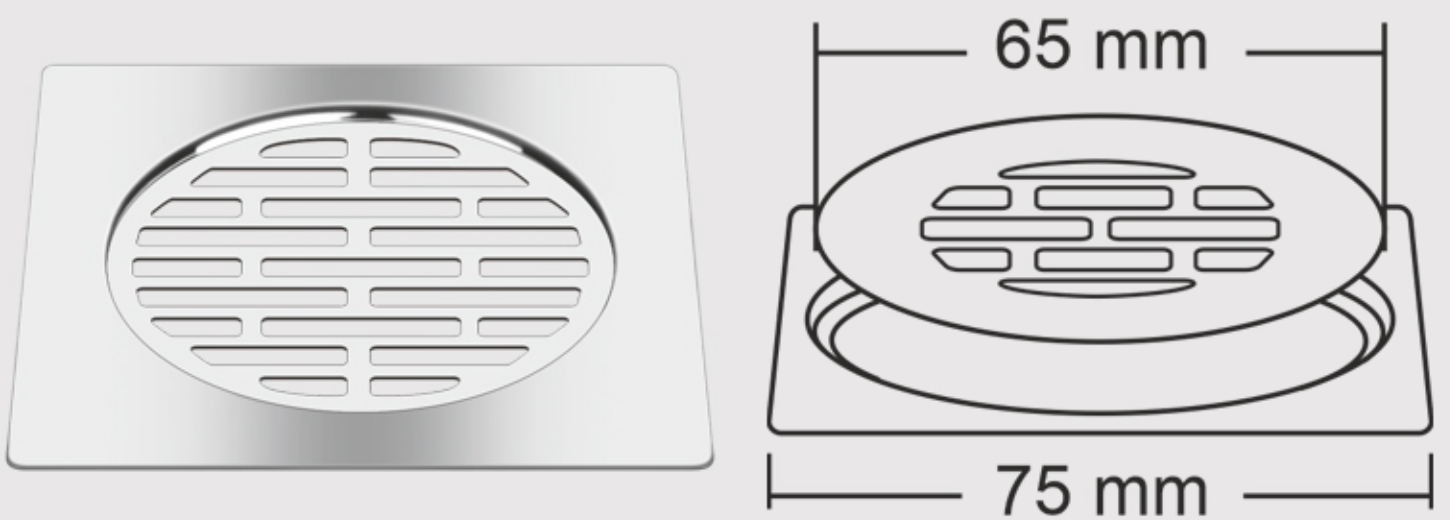

ERVA BIG

Overall Size : 153 x 153 mm (6 x 6 inch)

ERVA SMALL

Overall Size : 127 x 127 mm (5 x 5 inch)

ERVA MINI

Overall Size : 100 x 100 mm (3.93 x 3.93 inch)

ERVA JUNIOR

Overall Size : 75 x 75 mm (3 x 3 inch)