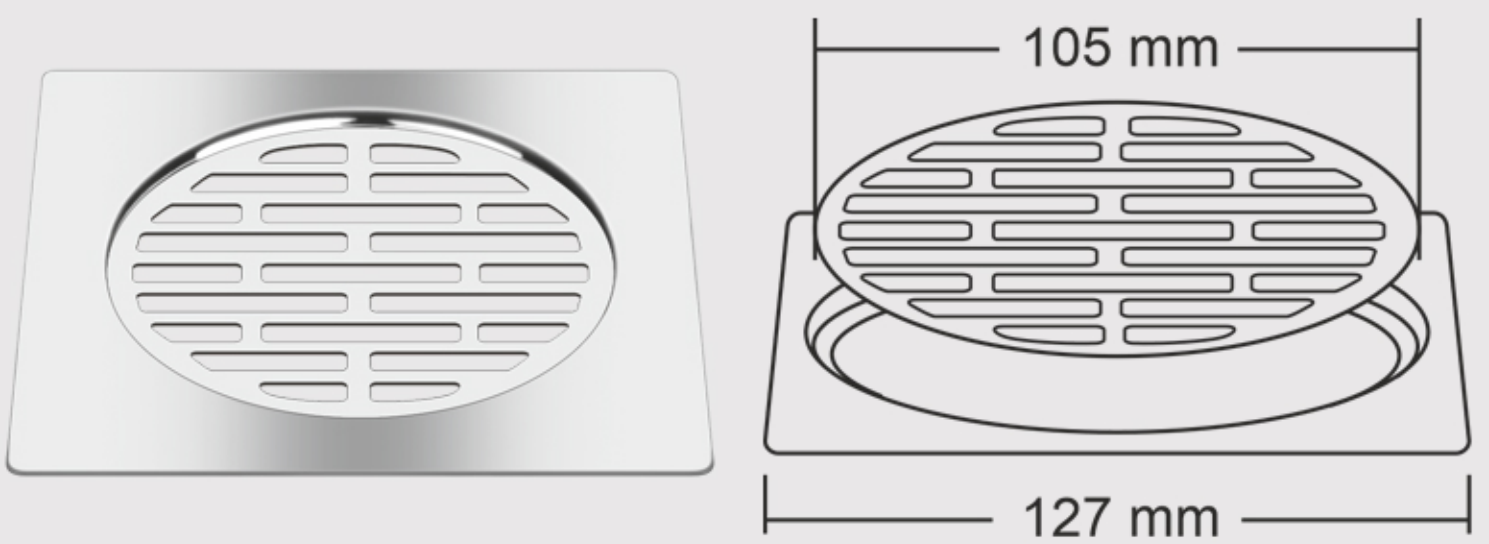

ERVA BIG

Overall Size : 153 x 153 mm (6 x 6 inch)

ERVA SMALL

Overall Size : 127 x 127 mm (5 x 5 inch)

ERVA MINI

Overall Size : 100 x 100 mm (3.93 x 3.93 inch)

ERVA JUNIOR

Overall Size : 75 x 75 mm (3 x 3 inch)