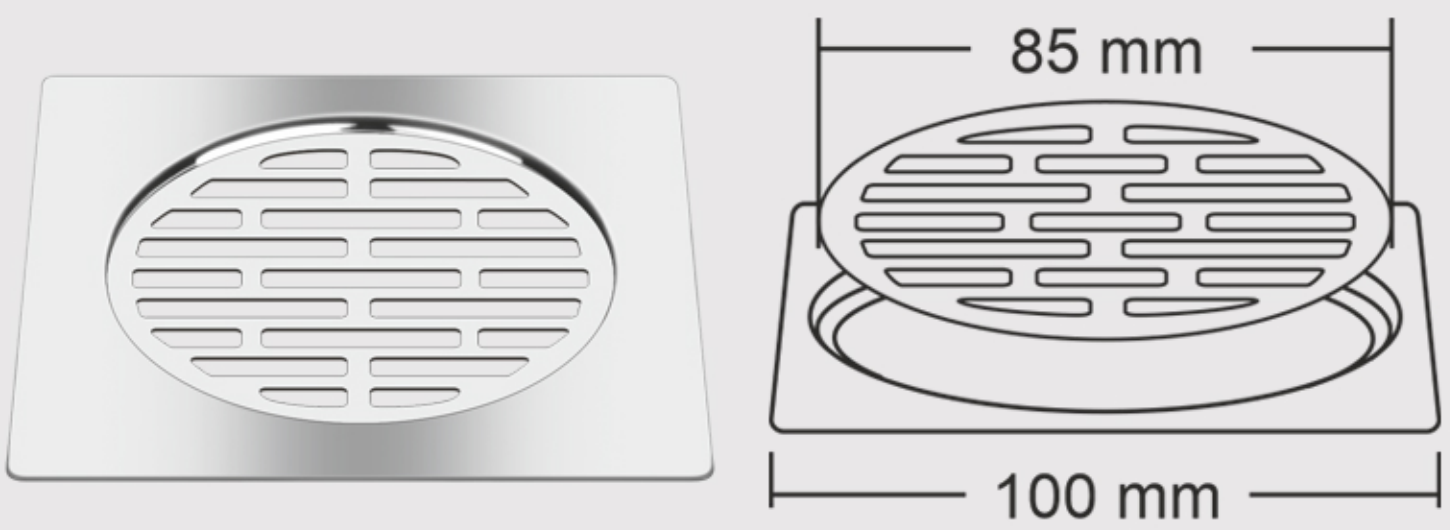

ERVA BIG

Overall Size : 153 x 153 mm (6 x 6 inch)

ERVA SMALL

Overall Size : 127 x 127 mm (5 x 5 inch)

ERVA MINI

Overall Size : 100 x 100 mm (3.93 x 3.93 inch)

ERVA JUNIOR

Overall Size : 75 x 75 mm (3 x 3 inch)