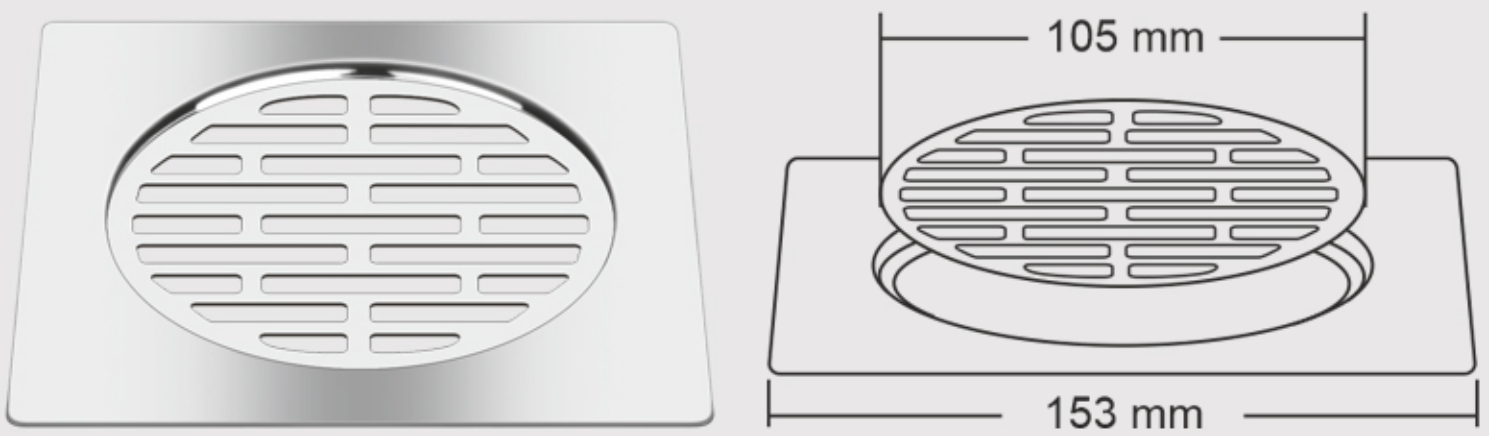

ERVA BIG

Overall Size : 153 x 153 mm (6 x 6 inch)

ERVA SMALL

Overall Size : 127 x 127 mm (5 x 5 inch)

ERVA MINI

Overall Size : 100 x 100 mm (3.93 x 3.93 inch)

ERVA JUNIOR

Overall Size : 75 x 75 mm (3 x 3 inch)