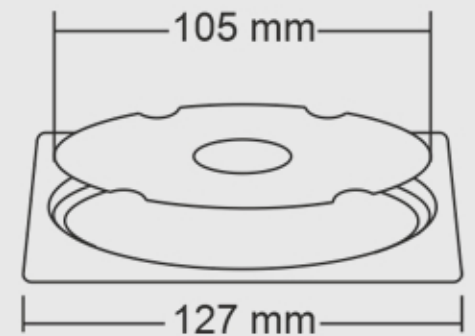

EVOY BIG

Overall Size : 153x153 mm (6x6 inch)

EVOY SMALL

Overall Size : 127x127 mm (5x5 inch)