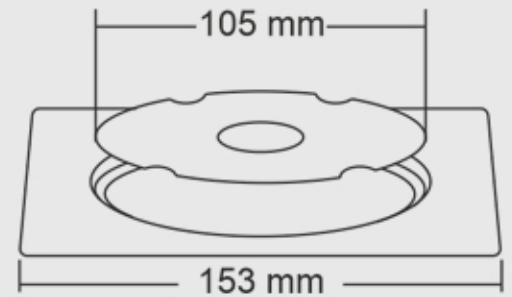

EVOY BIG

Overall Size : 153x153 mm (6x6 inch)

EVOY SMALL

Overall Size : 127x127 mm (5x5 inch)