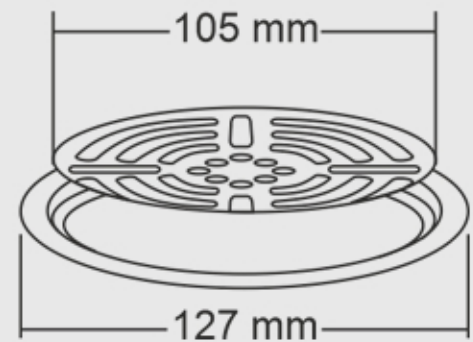

EZIO BIG

Overall Size : ϕ 153 mm (6 Inch)

EZIO SMALL

Overall Size : ϕ 127 mm (5 Inch)

Finishes

Glossy

Satin