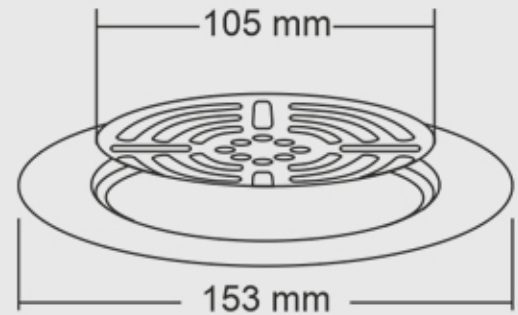

EZIO BIG

Overall Size : ϕ 153 mm (6 Inch)

EZIO SMALL

Overall Size : ϕ 127 mm (5 Inch)

Finishes

Glossy

Satin