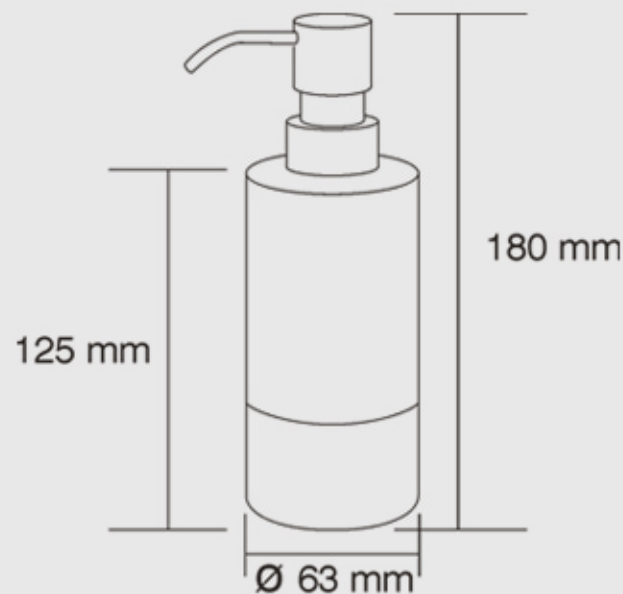

IRIS

Capacity : Approx. 250 ml

Stainless Steel (18/8) Bath Set