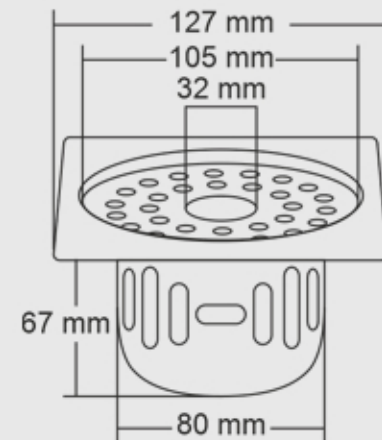

JESS BIG

Overall Size : 153x153 mm (6x6 Inch)

JESS SMALL

Overall Size : 127x127 mm (5x5 inch)

Finishes

Glossy

Satin