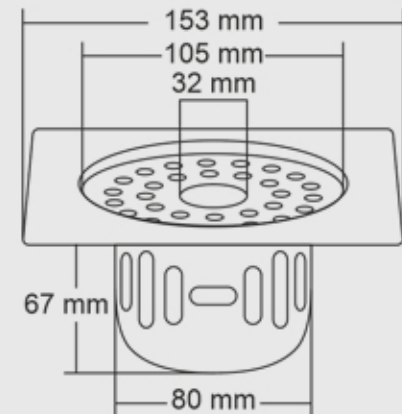

JESS BIG

Overall Size : 153x153 mm (6x6 Inch)

JESS SMALL

Overall Size : 127x127 mm (5x5 inch)

Finishes

Glossy

Satin