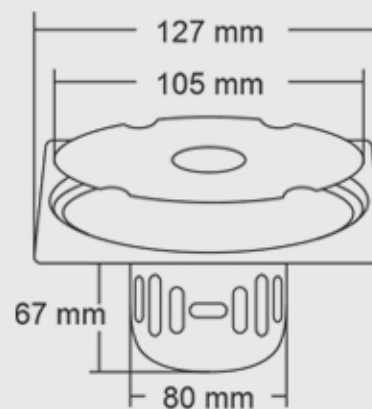

JULIO BIG

Overall Size : 153x153 mm (6x6 inch)

JULIO SMALL

Overall Size : 127x127 mm (5x5 inch)

Finishes

Glossy

Satin