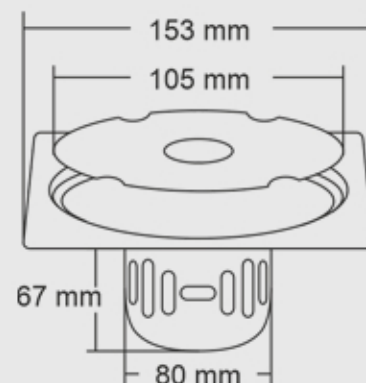

JULIO BIG

Overall Size : 153x153 mm (6x6 inch)

JULIO SMALL

Overall Size : 127x127 mm (5x5 inch)

Finishes

Glossy

Satin