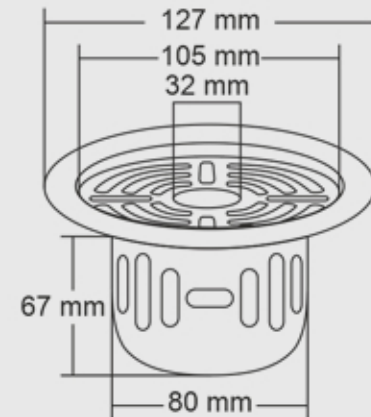

JUPITO BIG

Overall Size : ϕ 153 mm (6 Inch)

JUPITO SMALL

Overall Size : ϕ 127 mm (5 Inch)

Finishes

Glossy

Satin