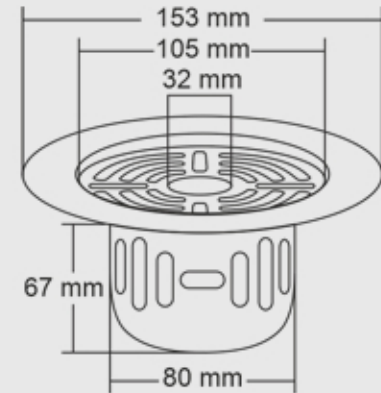

JUPITO BIG

Overall Size : ϕ 153 mm (6 Inch)

JUPITO SMALL

Overall Size : ϕ 127 mm (5 Inch)

Finishes

Glossy

Satin