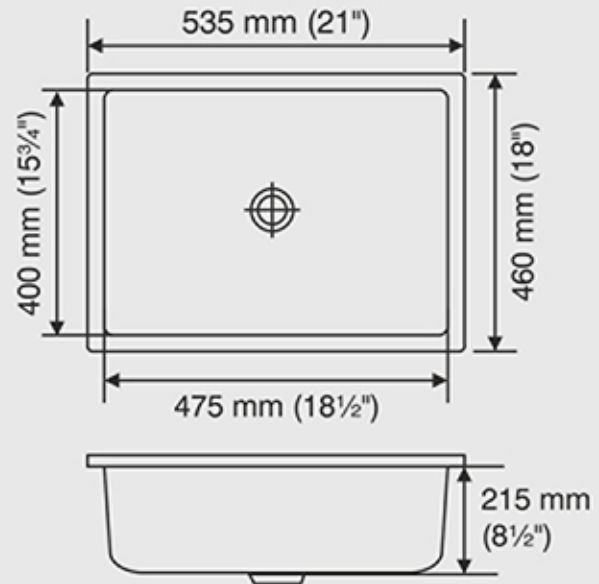

NEDO LARGE

Overall Size : 610x460 mm (24x18 inch)

Bowl Size : 550x395x215 mm (21^{1/2}x15^{1/2}x8^{1/2} inch)

NEDO BIG

Overall Size : 535x460 mm (21x18 inch)

Bowl Size : 475x400x215 mm (18^{1/2}x15^{3/4}x8^{1/2} inch)

NECO SMALL

Overall Size : 458x407 mm (18x16 inch)

Bowl Size : 414x369x204 mm (16x14^{1/2}x8 inch)

Quartz range sinks are available in following colours

Metallic Black

Grey

White

Cornflakes