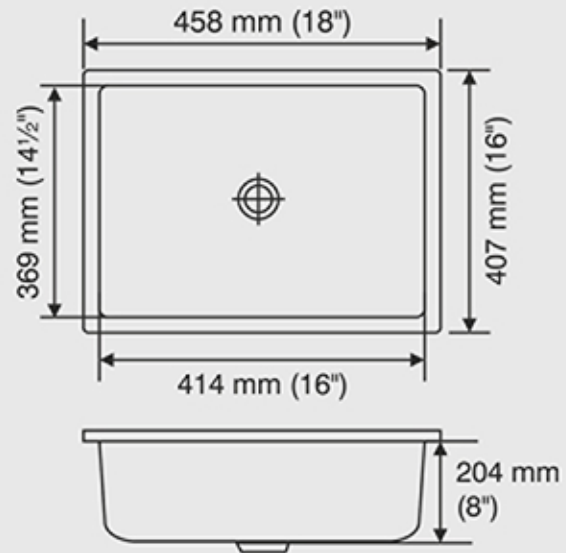

NEDO LARGE

Overall Size : 610x460 mm (24x18 inch)

Bowl Size : 550x395x215 mm (21^{1/2}x15^{1/2}x8^{1/2} inch)

NEDO BIG

Overall Size : 535x460 mm (21x18 inch)

Bowl Size : 475x400x215 mm (18^{1/2}x15^{3/4}x8^{1/2} inch)

NECO SMALL

Overall Size : 458x407 mm (18x16 inch)

Bowl Size : 414x369x204 mm (16x14^{1/2}x8 inch)

Quartz range sinks are available in following colours

Metallic Black

Grey

White

Cornflakes