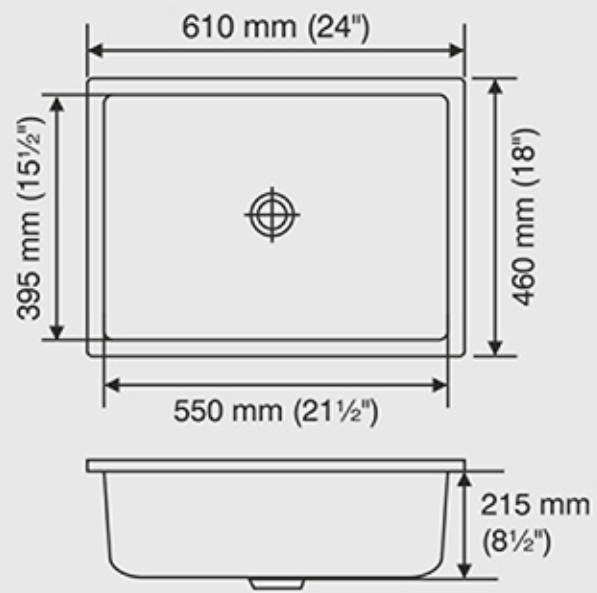

NEDO LARGE

Overall Size : 610x460 mm (24x18 inch)

Bowl Size : 550x395x215 mm (21^{1/2}x15^{1/2}x8^{1/2} inch)

NEDO BIG

Overall Size : 535x460 mm (21x18 inch)

Bowl Size : 475x400x215 mm (18^{1/2}x15^{3/4}x8^{1/2} inch)

NECO SMALL

Overall Size : 458x407 mm (18x16 inch)

Bowl Size : 414x369x204 mm (16x14^{1/2}x8 inch)

Quartz range sinks are available in following colours

Metallic Black

Grey

White

Cornflakes