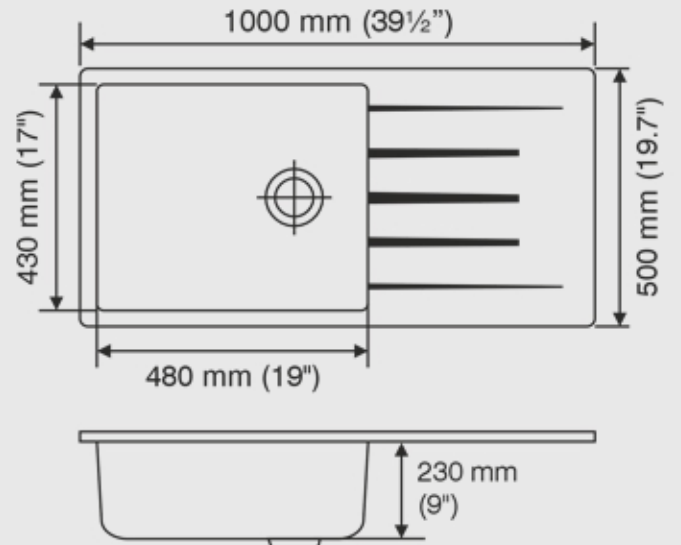

  
 NEXEN BIG

Overall Size : 1000x500 mm (39 1/2 inch x 19.7 inch)

Bowl Size : 480x430x230 mm (19x17x9 inch)

  
 NEXEN SMALL

Overall Size : 915x458 mm (36x18 inch)

Bowl Size : 480x395x230 mm (18 3/4x15 1/2x9 inch)