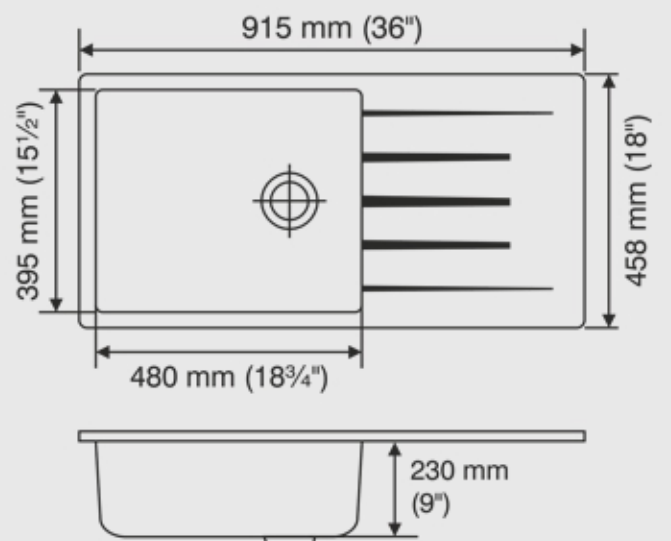

  
 NEXEN BIG

Overall Size : 1000x500 mm (39 1/2 inch x 19.7 inch)

Bowl Size : 480x430x230 mm (19x17x9 inch)

  
 NEXEN SMALL

Overall Size : 915x458 mm (36x18 inch)

Bowl Size : 480x395x230 mm (18 3/4x15 1/2x9 inch)