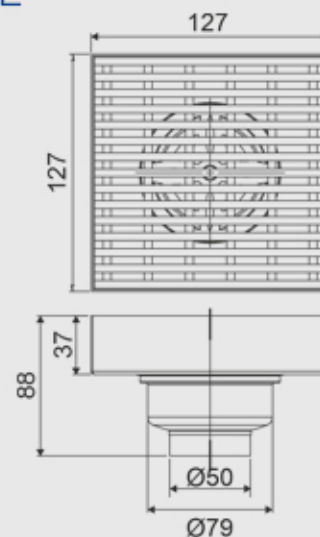

OLEXA BIG

Overall Size : 150x150 mm (5.90x5.90 inch)

OLEXA SMALL

Overall Size : 127x127 mm (5x5inch)