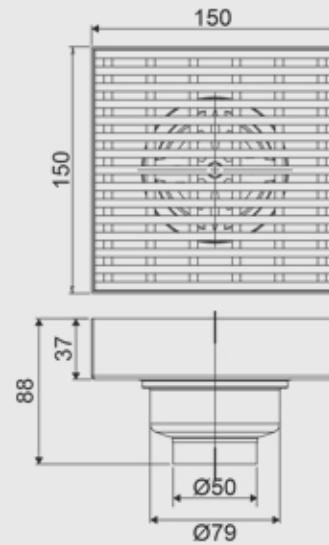

OLEXA BIG

Overall Size : 150x150 mm (5.90x5.90 inch)

OLEXA SMALL

Overall Size : 127x127 mm (5x5inch)