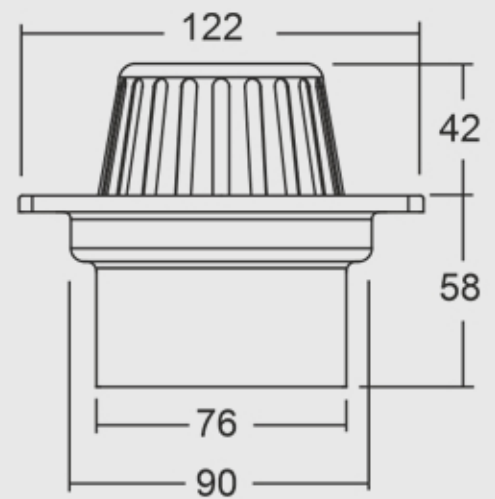

## ROOF DRAIN

Overall Size : 122 x 122 mm (4<sup>3</sup>/<sub>4</sub> x 4<sup>3</sup>/<sub>4</sub> Inch) Thickness : 0.7 mm