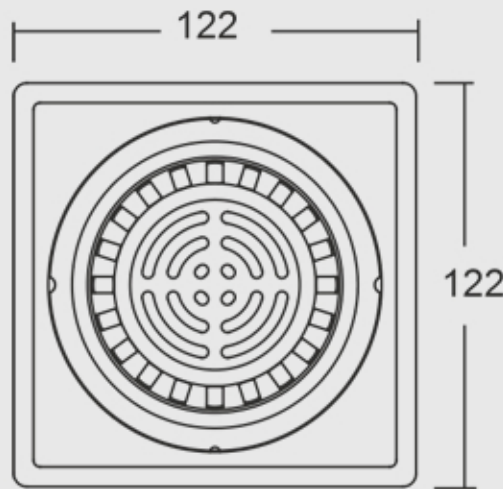

## ROOF DRAIN

Overall Size : 122 x 122 mm (4<sup>3</sup>/<sub>4</sub> x 4<sup>3</sup>/<sub>4</sub> Inch) Thickness : 0.7 mm