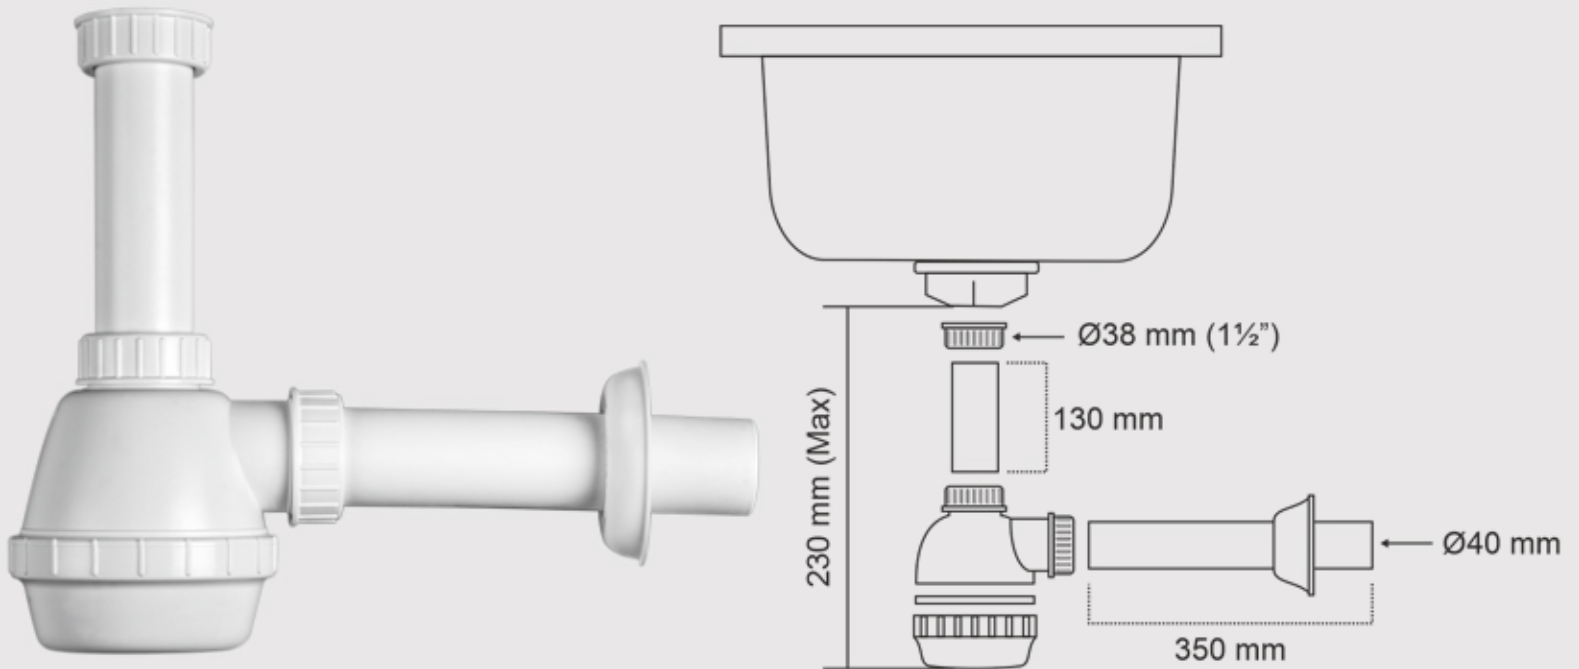

SINK BOTTLE TRAP

Material : Polypropylene