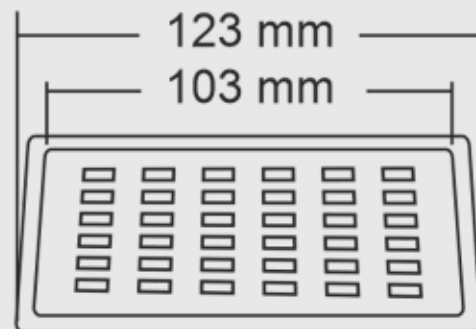

ZALE BIG

Overall Size : 148x148 mm (5.82x5.82 inch)

ZALE SMALL

Overall Size : 123x123 mm (4.84x4.84 inch)

Thickness : Grating 1.5mm / Frame 1.2mm