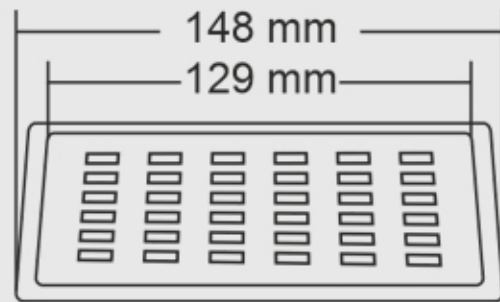

ZALE BIG

Overall Size : 148x148 mm (5.82x5.82 inch)

ZALE SMALL

Overall Size : 123x123 mm (4.84x4.84 inch)

Thickness : Grating 1.5mm / Frame 1.2mm