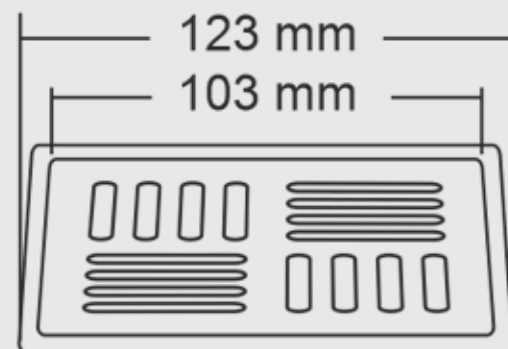

ZANDER BIG

Overall Size : 148 x 148 mm (5.82 x 5.82 Inch)

ZANDER SMALL

Overall Size : 123 x 123 mm (4.84 x 4.84 Inch)

Thickness : Grating 1.5mm / Frame 1.2mm