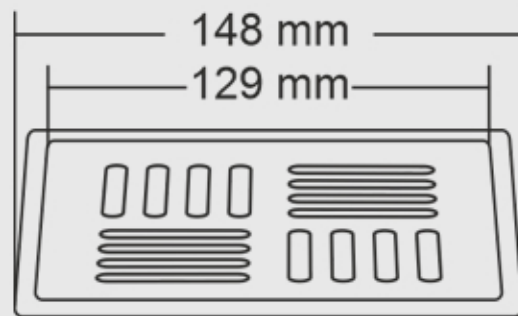

ZANDER BIG

Overall Size : 148 x 148 mm (5.82 x 5.82 Inch)

ZANDER SMALL

Overall Size : 123 x 123 mm (4.84 x 4.84 Inch)

Thickness : Grating 1.5mm / Frame 1.2mm