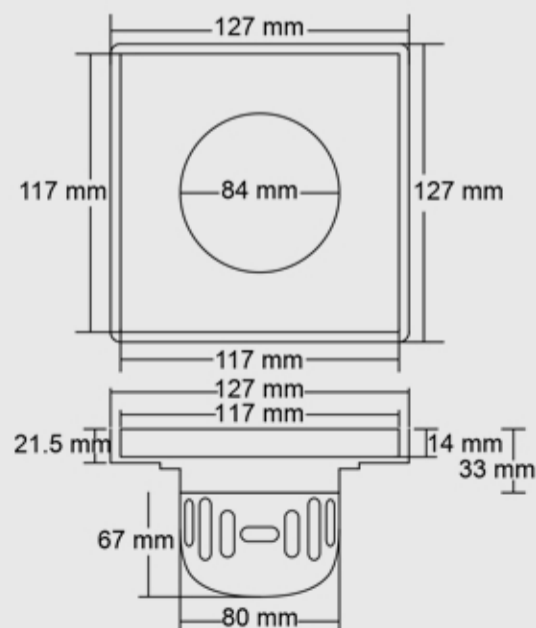

ZELNO BIG

Overall Size : 150x150 mm (5.9x5.9 inch)

ZELNO SMALL

Overall Size : 127x127 (5X5inch)

Thickness : Grating 1.5mm / Frame 1mm