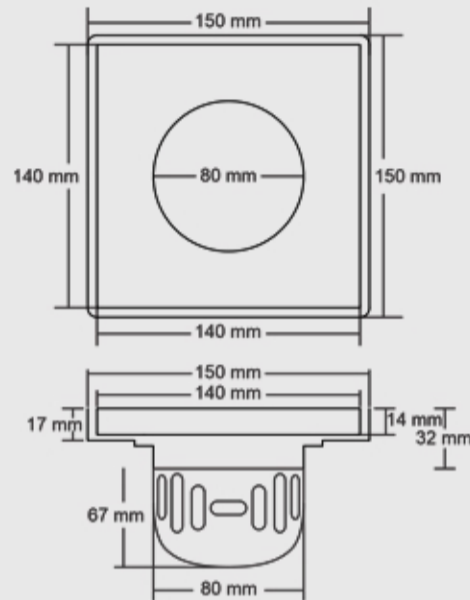

ZELNO BIG

Overall Size : 150x150 mm (5.9x5.9 inch)

ZELNO SMALL

Overall Size : 127x127 (5X5inch)

Thickness : Grating 1.5mm / Frame 1mm