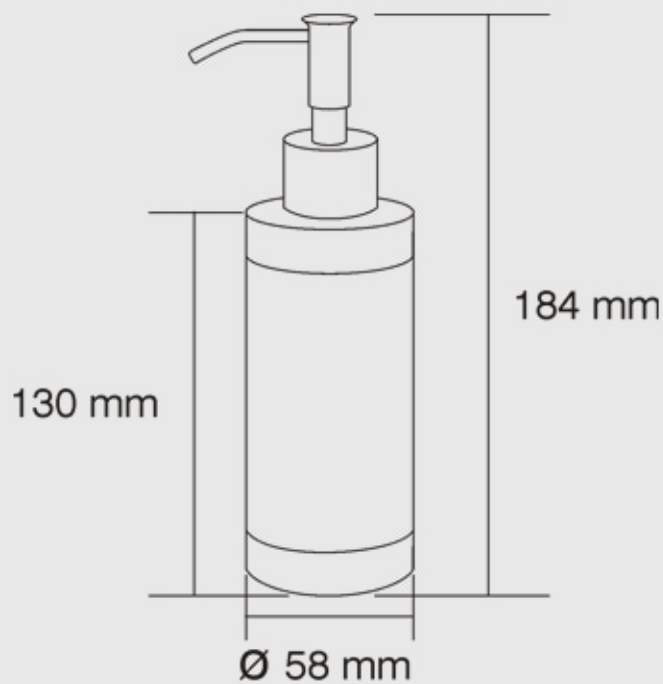

ZETA

Capacity : Approx. 250 ml

Stainless Steel (18/8) with Tartan Decoration Leather Bath Set