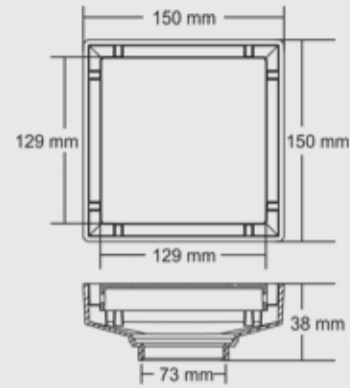

ZILO BIG

Overall Size : 150x150 mm (5.90x5.90inch)

ZILO SMALL

Overall Size : 125x125 mm (4.92X4.92inch)

ZILO MINI

Overall Size : 100x100 mm (3.93X3.93inch)