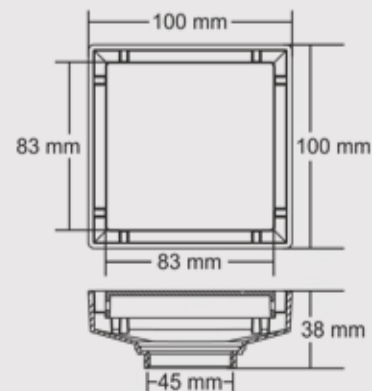

ZILO BIG

Overall Size : 150x150 mm (5.90x5.90inch)

ZILO SMALL

Overall Size : 125x125 mm (4.92X4.92inch)

ZILO MINI

Overall Size : 100x100 mm (3.93X3.93inch)