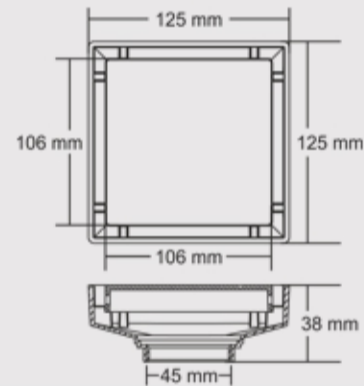

ZILO BIG

Overall Size : 150x150 mm (5.90x5.90inch)

ZILO SMALL

Overall Size : 125x125 mm (4.92X4.92inch)

ZILO MINI

Overall Size : 100x100 mm (3.93X3.93inch)