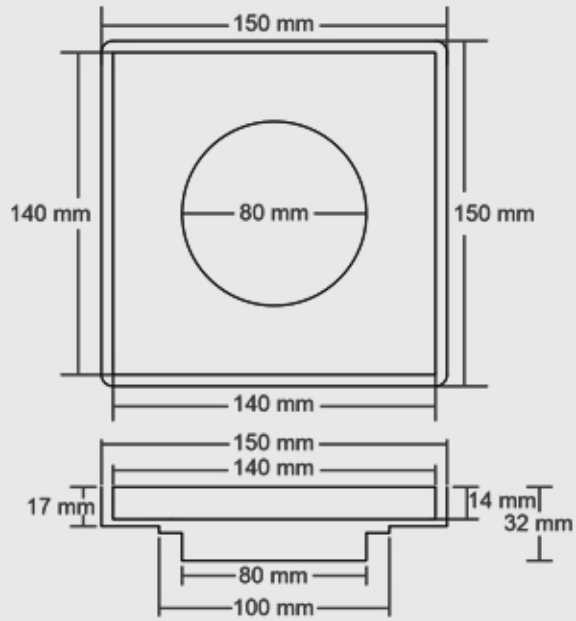

ZOTEX BIG

Overall Size : 150x150 mm (5.9x5.9 inch)

ZOTEX SMALL

Overall Size : 127x127 mm (5x5 inch)

Thickness : Grating 1.5mm / Frame 1mm