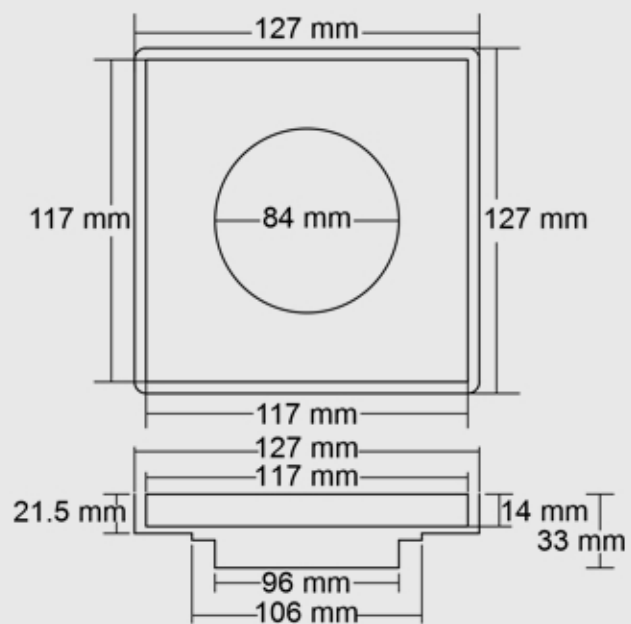

ZOTEX BIG

Overall Size : 150x150 mm (5.9x5.9 inch)

ZOTEX SMALL

Overall Size : 127x127 mm (5x5 inch)

Thickness : Grating 1.5mm / Frame 1mm