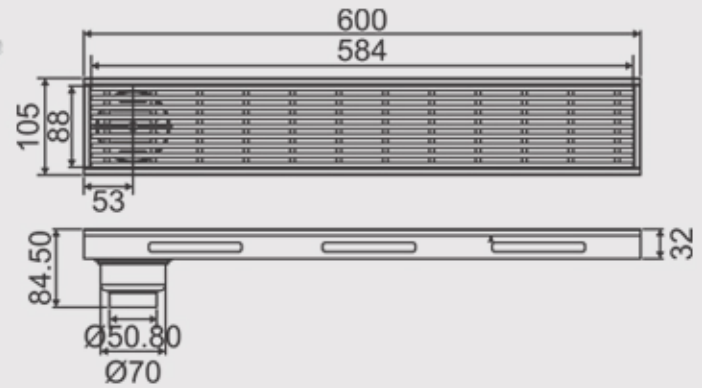

ESTELA SMALL

Overall Size : 600x105x84.5 mm (23.62x4x3.32inch)

ESTELA MINI

Overall Size : 300x105x84.5 mm (11.81x4x3.32inch)

Finishes

Glossy

Satin