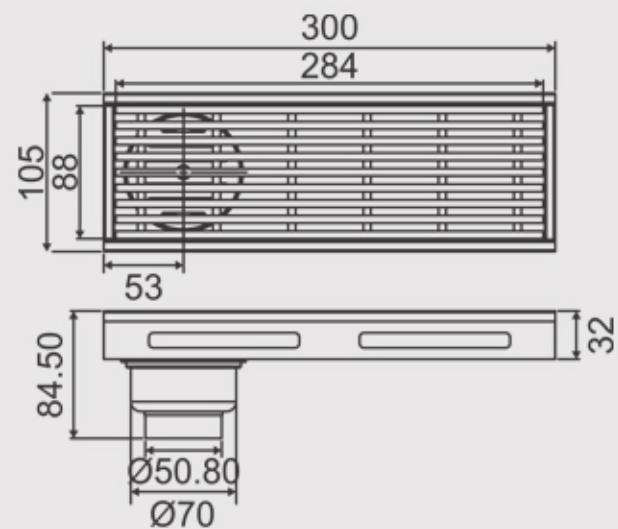

ESTELA SMALL

Overall Size : 600x105x84.5 mm (23.62x4x3.32inch)

ESTELA MINI

Overall Size : 300x105x84.5 mm (11.81x4x3.32inch)

Finishes

Glossy

Satin