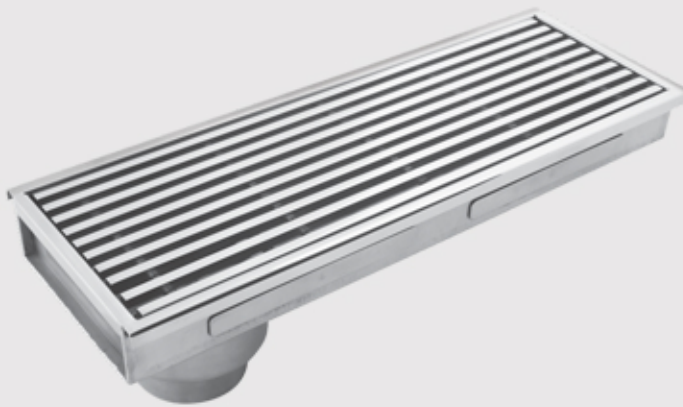

ESTELA SMALL

Overall Size : 600x105x84.5 mm (23.62x4x3.32inch)

ESTELA MINI

Overall Size : 300x105x84.5 mm (11.81x4x3.32inch)

Finishes

Glossy

Satin