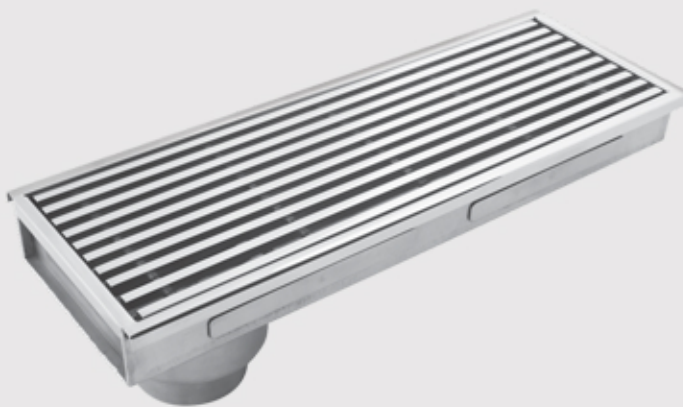

ESTELA SMALL

Overall Size : 600x105x84.5 mm (23.62x4x3.32inch)

ESTELA MINI

Overall Size : 300x105x84.5 mm (11.81x4x3.32inch)

Finishes

Glossy

Satin